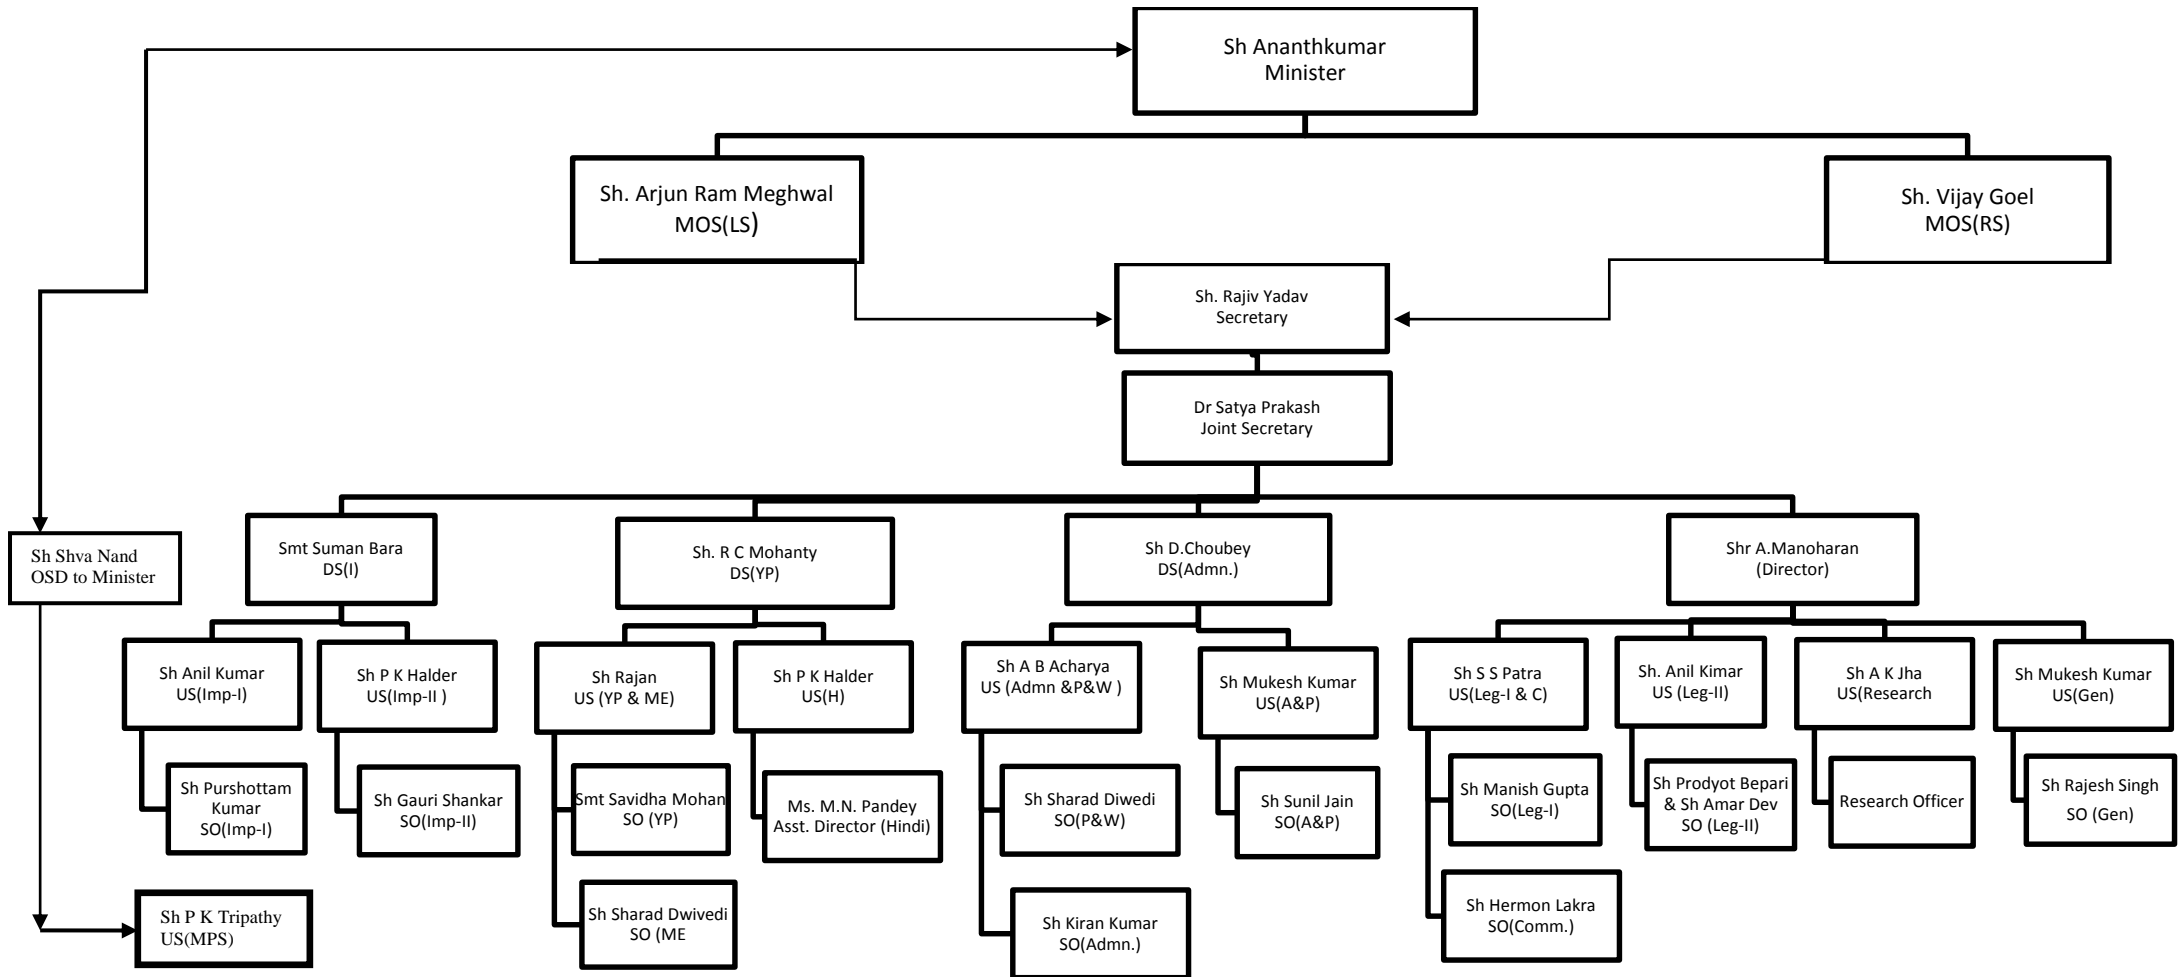

ORGANISATIONAL CHART OF MINISTRY OF PARLIAMENTARY AFFAIRS

LEGENDS :

MPA- Minister of Parliamentary Affairs
 MOS- Minister of State
 DS- Deputy Secretary
 US- Under Secretary
 SO- Section Officer
 MPS- Minister's Personal Section

A-Administration
 L-Legislative
 YP- Youth Parliament
 Imp.-Implementation
 H- Hindi
 R-Research

G-General
 C-Committee
 ME-Members' Emoluments
 A&P- Accounts & Purchase
 P&W- Protocol & Welfare
 RO- Research Officer

ORGANISATIONAL CHART OF MINISTRY OF PARLIAMENTARY AFFAIRS