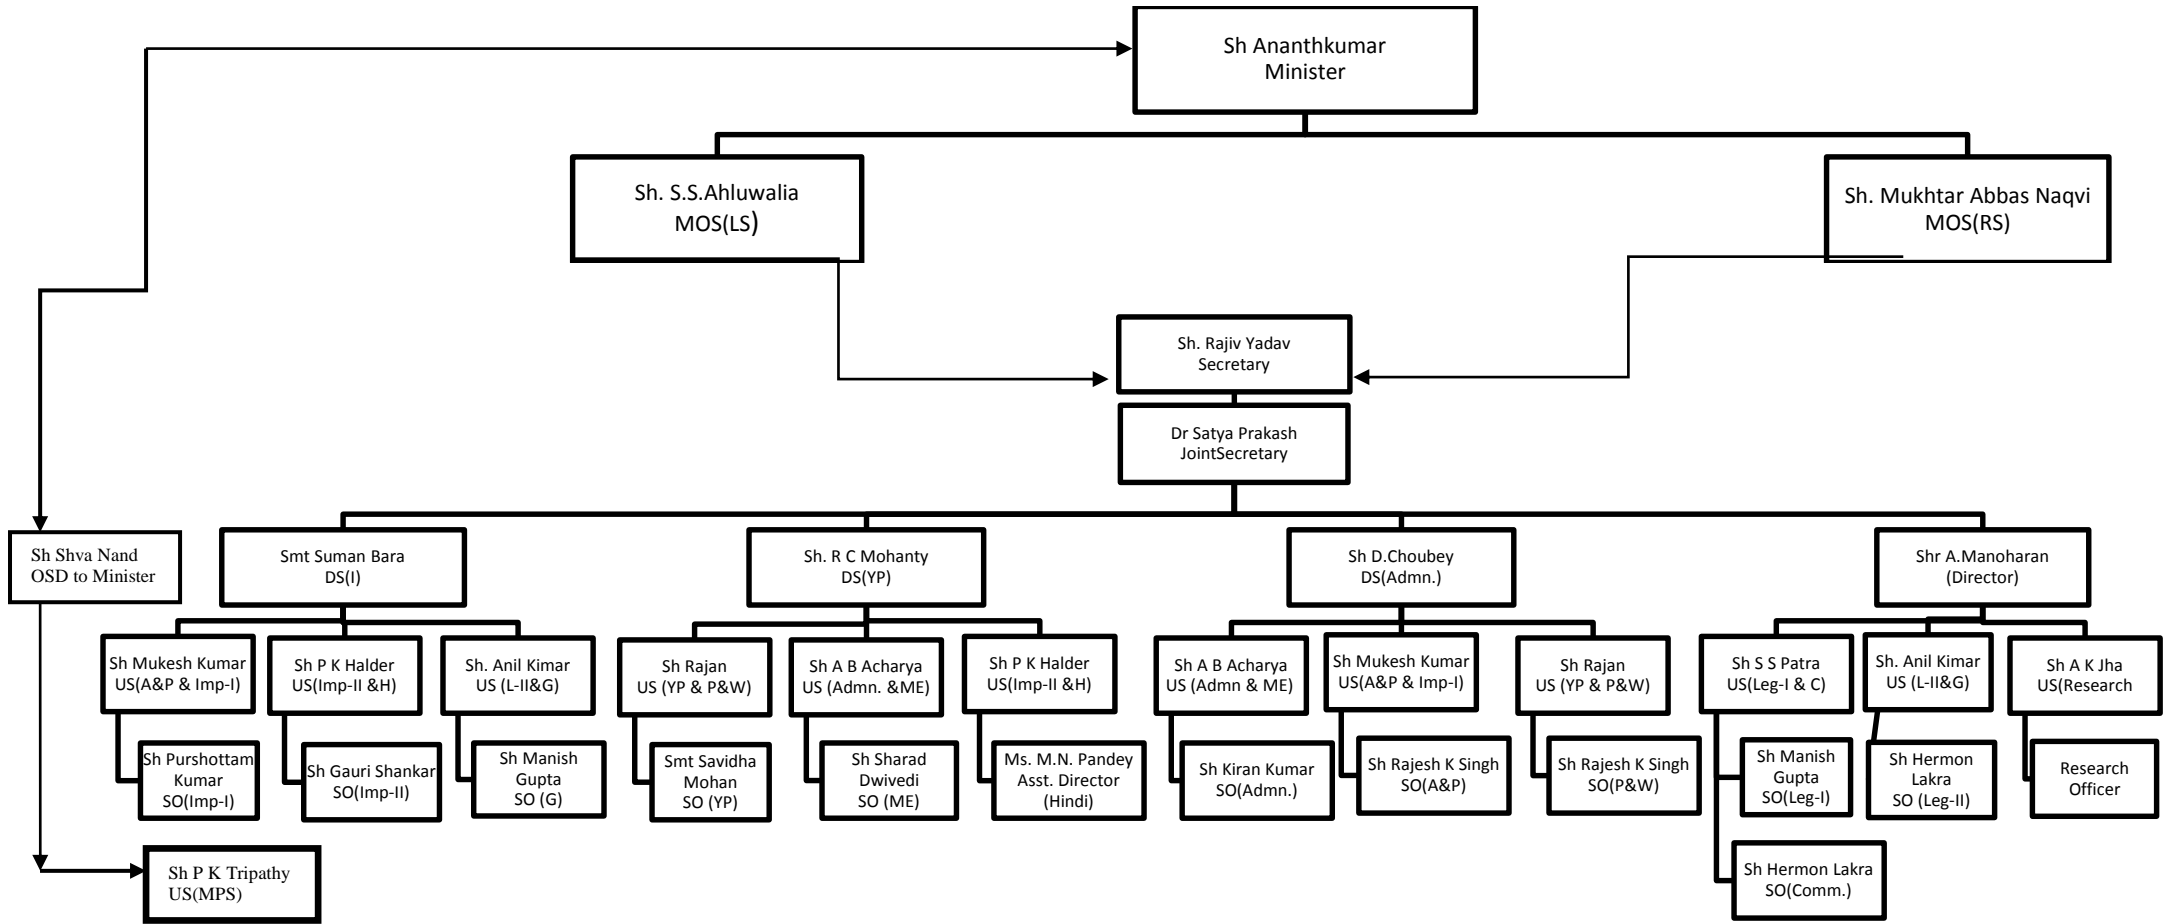

# ORGANISATIONAL CHART OF MINISTRY OF PARLIAMENTARY AFFAIRS

**LEGENDS :**

MPA- Minister of Parliamentary Affairs  
 MOS- Minister of State  
 DS- Deputy Secretary  
 US- Under Secretary  
 SO- Section Officer  
 MPS- Minister's Personal Section

A-Administration  
 L-Legislative  
 YP- Youth Parliament  
 Imp.-Implementation  
 H- Hindi  
 R-Research

G-General  
 C-Committee  
 ME-Members' Emoluments  
 A&P- Accounts & Purchase  
 P&W- Protocol & Welfare  
 RO- Research Officer

**ORGANISATIONAL CHART OF MINISTRY OF PARLIAMENTARY AFFAIRS**